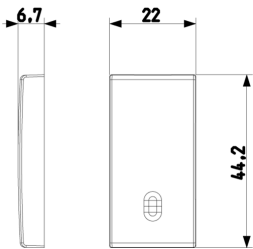

3D

- **Class group:** Domestic switching devices
- **Class:** Control element/cover plate for domestic switching devices
- **Model:** One-part rocker
- **Imprint/indication:** None
- **Utilization:** Switch/push button
- **Suitable for touch sensor connector for bus system:** No
- **Type of fastening:** Clamp mounting
- **Monitoring window/light outlet:** Yes
- **Material:** Plastic
- **Material quality:** Thermoplastic

- **Halogen free:** Yes
- **Surface protection:** Untreated
- **Surface finishing:** Matt
- **Colour:** Grey
- **RAL-number (similar):** 7015
- **With label area:** No
- **With exchangeable lens/symbol:** No
- **Suitable for degree of protection (IP):** IP40
- **Depth:** 670,00 mm

- 00. CE Marking - EU
- 01. IMQ - Italy ([download](#))
- 29. QCERT - Colombia

- 43. UKCA mark - Great Britain
- 96. Electrotechnical expert ([download](#))

8007352413252
1 NR
2.2x4.42x0.67 [cm]
4.02 [g]

8007352413269
5 NR
4.1x2.8x5.3 [cm]
20.1 [g]

8007352413276
25 NR
14.2x6.7x5.9 [cm]
132 [g]