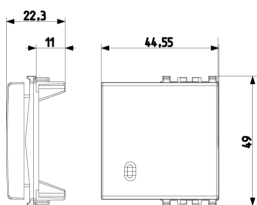

3D

- **Class group:** Domestic switching devices
- **Class:** Control element/cover plate for domestic switching devices
- **Model:** One-part rocker
- **Imprint/indication:** None
- **Utilization:** Switch/push button
- **Suitable for touch sensor connector for bus system:** No
- **Type of fastening:** Clamp mounting
- **Monitoring window/light outlet:** Yes
- **Material:** Plastic
- **Material quality:** Thermoplastic

- **Halogen free:** Yes
- **Surface protection:** Untreated
- **Surface finishing:** Matt
- **Colour:** White
- **RAL-number (similar):** 9016
- **With label area:** No
- **With exchangeable lens/symbol:** No
- **Suitable for degree of protection (IP):** IP40
- **Depth:** 1.130,00 mm

- 00. CE Marking - EU
- 01. IMQ - Italy ([download](#))
- 29. QCERT - Colombia

- 43. UKCA mark - Great Britain
- 96. Electrotechnical expert ([download](#))

8007352454774
1 NR
4.46x4.9x2.23 [cm]
11 [g]

8007352454781
2 NR
5.1x2.8x5.3 [cm]
22 [g]

8007352462281
10 NR
14.2x6.7x5.9 [cm]
140.8 [g]