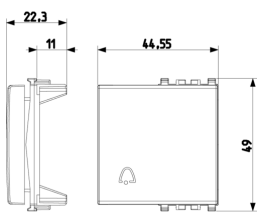

10 NR

- [Arké lives in your time](#)

3D

- **Class group:** Domestic switching devices
- **Class:** Control element/cover plate for domestic switching devices
- **Model:** One-part rocker
- **Imprint/indication:** Symbol bell
- **Utilization:** Switch/push button
- **Suitable for touch sensor connector for bus system:** No
- **Type of fastening:** Clamp mounting
- **Monitoring window/light outlet:** Yes
- **Material:** Plastic
- **Material quality:** Thermoplastic

- **Halogen free:** Yes
- **Surface protection:** Untreated
- **Surface finishing:** Matt
- **Colour:** White
- **RAL-number (similar):** 9016
- **With label area:** No
- **With exchangeable lens/symbol:** No
- **Suitable for degree of protection (IP):** IP40
- **Depth:** 1.130,00 mm

- 00. CE Marking - EU
- 01. IMQ - Italy ([download](#))
- 29. QCERT - Colombia

- 43. UKCA mark - Great Britain
- 96. Electrotechnical expert ([download](#))

8007352454798
1 NR
4.46x4.9x2.23 [cm]
11 [g]

8007352454804
2 NR
5.1x2.8x5.3 [cm]
22 [g]

8007352462298
10 NR
14.2x6.7x5.9 [cm]
141.9 [g]