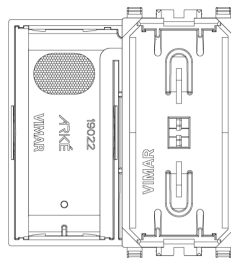

## ARKÉ: Button 2M bell symbol Metal

**19022.C.M**

Wiring devices / Traditional wiring devices / ARKÉ / Buttons

### Button 2M bell symbol Metal

Interchangeable 2-module button, lightable bell symbol, Metal

3 - Active

10 NR

- [Arké lives in your time](#)

3D

- **Class group:** Domestic switching devices
- **Class:** Control element/cover plate for domestic switching devices
- **Model:** One-part rocker
- **Imprint/indication:** Symbol bell
- **Utilization:** Switch/push button
- **Suitable for touch sensor connector for bus system:** No
- **Type of fastening:** Clamp mounting
- **Monitoring window/light outlet:** Yes
- **Material:** Plastic
- **Material quality:** Thermoplastic

- **Halogen free:** Yes
- **Surface protection:** Lacquered
- **Surface finishing:** Matt
- **Colour:** Aluminium
- **RAL-number (similar):** 9007
- **With label area:** No
- **With exchangeable lens/symbol:** No
- **Suitable for degree of protection (IP):** IP40
- **Depth:** 1.130,00 mm

8007352603769  
2 NR  
5.1x2.8x5.3 [cm]  
22.4 [g]

8007352603776  
10 NR  
14.2x6.7x5.9 [cm]  
143.6 [g]

Vimar