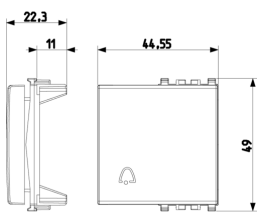

- [Arké lives in your time](#)