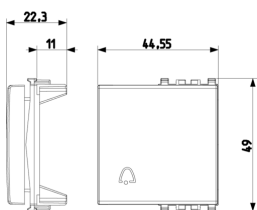

### Button 2M bell symbol grey

Interchangeable 2-module button, lightable bell symbol, grey

3 - Active

10 NR

- [Arké lives in your time](#)

3D

- **Class group:** Domestic switching devices
- **Class:** Control element/cover plate for domestic switching devices
- **Model:** One-part rocker
- **Imprint/indication:** Symbol bell
- **Utilization:** Switch/push button
- **Suitable for touch sensor connector for bus system:** No
- **Type of fastening:** Clamp mounting
- **Monitoring window/light outlet:** Yes
- **Material:** Plastic
- **Material quality:** Thermoplastic

- **Halogen free:** Yes
- **Surface protection:** Untreated
- **Surface finishing:** Matt
- **Colour:** Grey
- **RAL-number (similar):** 7015
- **With label area:** No
- **With exchangeable lens/symbol:** No
- **Suitable for degree of protection (IP):** IP40
- **Depth:** 1.130,00 mm

8007352413474  
2 NR  
5.1x2.8x5.3 [cm]  
22 [g]

8007352413481  
10 NR  
14.2x6.7x5.9 [cm]  
141.9 [g]