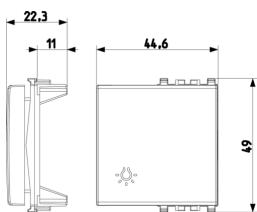

10 NR

- [Arké lives in your time](#)

3D

- **Class group:** Domestic switching devices
- **Class:** Control element/cover plate for domestic switching devices
- **Model:** One-part rocker
- **Imprint/indication:** Symbol light
- **Utilization:** Switch/push button
- **Suitable for touch sensor connector for bus system:** No
- **Type of fastening:** Clamp mounting
- **Monitoring window/light outlet:** Yes
- **Material:** Plastic
- **Material quality:** Thermoplastic

- **Halogen free:** Yes
- **Surface protection:** Lacquered
- **Surface finishing:** Matt
- **Colour:** Aluminium
- **RAL-number (similar):** 9007
- **With label area:** No
- **With exchangeable lens/symbol:** No
- **Suitable for degree of protection (IP):** IP40
- **Depth:** 1.130,00 mm

8007352600331
2 NR
5.1x2.8x5.3 [cm]
22.4 [g]

8007352600348
10 NR
14.2x6.7x5.9 [cm]
143 [g]

Vimar