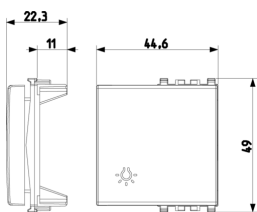

- [Arké lives in your time](#)

3D

- **Class group:** Domestic switching devices
- **Class:** Control element/cover plate for domestic switching devices
- **Model:** One-part rocker
- **Imprint/indication:** Symbol light
- **Utilization:** Switch/push button
- **Suitable for touch sensor connector for bus system:** No
- **Type of fastening:** Clamp mounting
- **Monitoring window/light outlet:** Yes
- **Material:** Plastic
- **Material quality:** Thermoplastic

- **Halogen free:** Yes
- **Surface protection:** Untreated
- **Surface finishing:** Matt
- **Colour:** Grey
- **RAL-number (similar):** 7015
- **With label area:** No
- **With exchangeable lens/symbol:** No
- **Suitable for degree of protection (IP):** IP40
- **Depth:** 1.130,00 mm

8007352413504
2 NR
5.1x2.8x5.3 [cm]
22.1 [g]

8007352413511
10 NR
14.2x6.7x5.9 [cm]
141.5 [g]