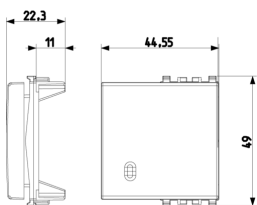

3D

- **Class group:** Domestic switching devices
- **Class:** Control element/cover plate for domestic switching devices
- **Model:** One-part rocker
- **Imprint/indication:** None
- **Utilization:** Switch/push button
- **Suitable for touch sensor connector for bus system:** No
- **Type of fastening:** Clamp mounting
- **Monitoring window/light outlet:** Yes
- **Material:** Plastic
- **Material quality:** Thermoplastic

- **Halogen free:** Yes
- **Surface protection:** Lacquered
- **Surface finishing:** Matt
- **Colour:** Aluminium
- **RAL-number (similar):** 9007
- **With label area:** No
- **With exchangeable lens/symbol:** No
- **Suitable for degree of protection (IP):** IP40
- **Depth:** 1.130,00 mm

8007352591073
2 NR
5.1x2.8x5.3 [cm]
22.3 [g]

8007352591080
10 NR
14.2x6.7x5.9 [cm]
142.6 [g]

Vimar