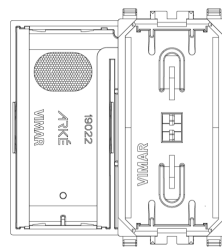

ARKÉ: Button 2M key symbol white

19022.P.B

Wiring devices / Traditional wiring devices / ARKÉ / Buttons

Button 2M key symbol white

Interchangeable 2-module button, lightable key symbol, white

3 - Active

10 NR

- [Arké lives in your time](#)

3D

- **Class group:** Domestic switching devices
- **Class:** Control element/cover plate for domestic switching devices
- **Model:** One-part rocker
- **Imprint/indication:** Symbol key/door
- **Utilization:** Switch/push button
- **Suitable for touch sensor connector for bus system:** No
- **Type of fastening:** Clamp mounting
- **Monitoring window/light outlet:** Yes
- **Material:** Plastic
- **Material quality:** Thermoplastic

- **Halogen free:** Yes
- **Surface protection:** Untreated
- **Surface finishing:** Matt
- **Colour:** White
- **RAL-number (similar):** 9016
- **With label area:** No
- **With exchangeable lens/symbol:** No
- **Suitable for degree of protection (IP):** IP40
- **Depth:** 1.130,00 mm

8007352462311
10 NR
14.2x6.7x5.9 [cm]
141.9 [g]