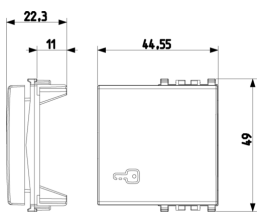

- [Arké lives in your time](#)

3D

- **Class group:** Domestic switching devices
- **Class:** Control element/cover plate for domestic switching devices
- **Model:** One-part rocker
- **Imprint/indication:** Symbol key/door
- **Utilization:** Switch/push button
- **Suitable for touch sensor connector for bus system:** No
- **Type of fastening:** Clamp mounting
- **Monitoring window/light outlet:** Yes
- **Material:** Plastic
- **Material quality:** Thermoplastic

- **Halogen free:** Yes
- **Surface protection:** Untreated
- **Surface finishing:** Matt
- **Colour:** White
- **RAL-number (similar):** 9016
- **With label area:** No
- **With exchangeable lens/symbol:** No
- **Suitable for degree of protection (IP):** IP40
- **Depth:** 1.130,00 mm

- 00. CE Marking - EU
- 01. IMQ - Italy ([download](#))
- 29. QCERT - Colombia

- 43. UKCA mark - Great Britain
- 96. Electrotechnical expert ([download](#))

8007352454835
1 NR
4.46x4.9x2.23 [cm]
11 [g]

8007352454842
2 NR
5.1x2.8x5.3 [cm]
22 [g]

8007352462311
10 NR
14.2x6.7x5.9 [cm]
141.9 [g]