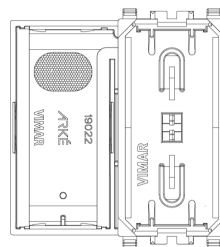

ARKÉ: Button 2M key symbol Metal

19022.P.M

Wiring devices / Traditional wiring devices / ARKÉ / Buttons

Button 2M key symbol Metal

Interchangeable 2-module button, lightable key symbol, Metal

3 - Active

10 NR

- [Arké lives in your time](#)

3D

- **Class group:** Domestic switching devices
- **Class:** Control element/cover plate for domestic switching devices
- **Model:** One-part rocker
- **Imprint/indication:** Symbol key/door
- **Utilization:** Switch/push button
- **Suitable for touch sensor connector for bus system:** No
- **Type of fastening:** Clamp mounting
- **Monitoring window/light outlet:** Yes
- **Material:** Plastic
- **Material quality:** Thermoplastic

- **Halogen free:** Yes
- **Surface protection:** Lacquered
- **Surface finishing:** Matt
- **Colour:** Aluminium
- **RAL-number (similar):** 9007
- **With label area:** No
- **With exchangeable lens/symbol:** No
- **Suitable for degree of protection (IP):** IP40
- **Depth:** 1.130,00 mm