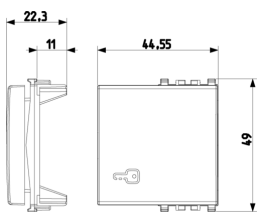

- [Arké lives in your time](#)

3D

- **Class group:** Domestic switching devices
- **Class:** Control element/cover plate for domestic switching devices
- **Model:** One-part rocker
- **Imprint/indication:** Symbol key/door
- **Utilization:** Switch/push button
- **Suitable for touch sensor connector for bus system:** No
- **Type of fastening:** Clamp mounting
- **Monitoring window/light outlet:** Yes
- **Material:** Plastic
- **Material quality:** Thermoplastic

- **Halogen free:** Yes
- **Surface protection:** Lacquered
- **Surface finishing:** Matt
- **Colour:** Aluminium
- **RAL-number (similar):** 9007
- **With label area:** No
- **With exchangeable lens/symbol:** No
- **Suitable for degree of protection (IP):** IP40
- **Depth:** 1.130,00 mm

8007352600362
2 NR
5.1x2.8x5.3 [cm]
22.3 [g]

8007352600379
10 NR
14.2x6.7x5.9 [cm]
254.1 [g]

Vimar