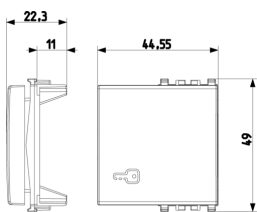

3D

- **Class group:** Domestic switching devices
- **Class:** Control element/cover plate for domestic switching devices
- **Model:** One-part rocker
- **Imprint/indication:** Symbol key/door
- **Utilization:** Switch/push button
- **Suitable for touch sensor connector for bus system:** No
- **Type of fastening:** Clamp mounting
- **Monitoring window/light outlet:** Yes
- **Material:** Plastic
- **Material quality:** Thermoplastic

- **Halogen free:** Yes
- **Surface protection:** Untreated
- **Surface finishing:** Matt
- **Colour:** Grey
- **RAL-number (similar):** 7015
- **With label area:** No
- **With exchangeable lens/symbol:** No
- **Suitable for degree of protection (IP):** IP40
- **Depth:** 1.130,00 mm

8007352413535
2 NR
5.1x2.8x5.3 [cm]
22.2 [g]

8007352413542
10 NR
14.2x6.7x5.9 [cm]
141.6 [g]