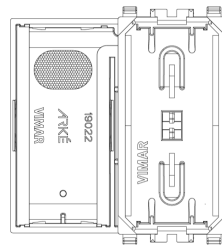

ARKÉ: Button 2M key symbol grey

19022.P

Wiring devices / Traditional wiring devices / ARKÉ / Buttons

Button 2M key symbol grey

Interchangeable 2-module button, lightable key symbol, grey

3 - Active

10 NR

- [Arké lives in your time](#)

3D

- **Class group:** Domestic switching devices
- **Class:** Control element/cover plate for domestic switching devices
- **Model:** One-part rocker
- **Imprint/indication:** Symbol key/door
- **Utilization:** Switch/push button
- **Suitable for touch sensor connector for bus system:** No
- **Type of fastening:** Clamp mounting
- **Monitoring window/light outlet:** Yes
- **Material:** Plastic
- **Material quality:** Thermoplastic

- **Halogen free:** Yes
- **Surface protection:** Untreated
- **Surface finishing:** Matt
- **Colour:** Grey
- **RAL-number (similar):** 7015
- **With label area:** No
- **With exchangeable lens/symbol:** No
- **Suitable for degree of protection (IP):** IP40
- **Depth:** 1.130,00 mm

8007352413535
2 NR
5.1x2.8x5.3 [cm]
22.2 [g]

8007352413542
10 NR
14.2x6.7x5.9 [cm]
141.6 [g]