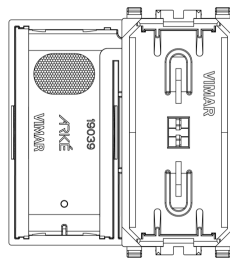

ARKÉ: Button 2M PRESS Metal

19022.PS.M

Wiring devices / Traditional wiring devices / ARKÉ / Buttons

Button 2M PRESS Metal

Interchangeable 2-module button, with lightable PRESS symbol, Metal

3 - Active

10 NR

- [Arké lives in your time](#)

3D

- **Class group:** Domestic switching devices
- **Class:** Control element/cover plate for domestic switching devices
- **Model:** One-part rocker
- **Imprint/indication:** Various symbols
- **Utilization:** Switch/push button
- **Suitable for touch sensor connector for bus system:** No
- **Type of fastening:** Clamp mounting
- **Monitoring window/light outlet:** Yes
- **Material:** Plastic

- **Material quality:** Thermoplastic
- **Halogen free:** Yes
- **Surface protection:** Lacquered
- **Surface finishing:** Matt
- **Colour:** Aluminium
- **RAL-number (similar):** 9007
- **With exchangeable lens/symbol:** No
- **Suitable for degree of protection (IP):** IP40
- **Depth:** 1.130,00 mm