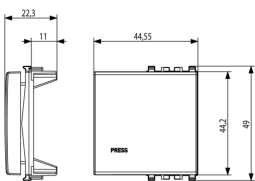

- [Arké lives in your time](#)

3D

- **Class group:** Domestic switching devices
- **Class:** Control element/cover plate for domestic switching devices
- **Model:** One-part rocker
- **Imprint/indication:** Various symbols
- **Utilization:** Switch/push button
- **Suitable for touch sensor connector for bus system:** No
- **Type of fastening:** Clamp mounting
- **Monitoring window/light outlet:** Yes
- **Material:** Plastic

- **Material quality:** Thermoplastic
- **Halogen free:** Yes
- **Surface protection:** Lacquered
- **Surface finishing:** Matt
- **Colour:** Aluminium
- **RAL-number (similar):** 9007
- **With exchangeable lens/symbol:** No
- **Suitable for degree of protection (IP):** IP40
- **Depth:** 1.130,00 mm