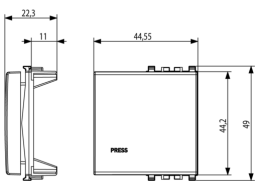

3D

- **Class group:** Domestic switching devices
- **Class:** Control element/cover plate for domestic switching devices
- **Model:** One-part rocker
- **Imprint/indication:** Various symbols
- **Utilization:** Switch/push button
- **Suitable for touch sensor connector for bus system:** No
- **Type of fastening:** Clamp mounting
- **Monitoring window/light outlet:** Yes
- **Material:** Plastic

- **Material quality:** Thermoplastic
- **Halogen free:** Yes
- **Surface protection:** Lacquered
- **Surface finishing:** Matt
- **Colour:** Grey
- **RAL-number (similar):** 7015
- **With exchangeable lens/symbol:** No
- **Suitable for degree of protection (IP):** IP40
- **Depth:** 1.130,00 mm

- 00. CE Marking - EU
- 29. QCERT - Colombia

- 43. UKCA mark - Great Britain
- 96. Electrotechnical expert ([download](#))

8007352601598
1 NR
4.4x4.9x2.2 [cm]
3.4 [g]

8007352609112
2 NR
5.1x2.8x5.3 [cm]
19.8 [g]