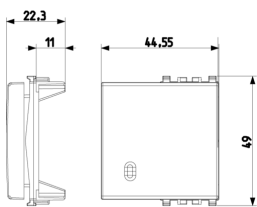

### Button 2M grey

Interchangeable 2-module button, lightable, grey

3 - Active

10 NR

- [Arké lives in your time](#)

3D

- **Class group:** Domestic switching devices
- **Class:** Control element/cover plate for domestic switching devices
- **Model:** One-part rocker
- **Imprint/indication:** None
- **Utilization:** Switch/push button
- **Suitable for touch sensor connector for bus system:** No
- **Type of fastening:** Clamp mounting
- **Monitoring window/light outlet:** Yes
- **Material:** Plastic
- **Material quality:** Thermoplastic

- **Halogen free:** Yes
- **Surface protection:** Untreated
- **Surface finishing:** Matt
- **Colour:** Grey
- **RAL-number (similar):** 7015
- **With label area:** No
- **With exchangeable lens/symbol:** No
- **Suitable for degree of protection (IP):** IP40
- **Depth:** 1.130,00 mm

8007352413412  
2 NR  
5.1x2.8x5.3 [cm]  
22 [g]

8007352413429  
10 NR  
14.2x6.7x5.9 [cm]  
140.8 [g]