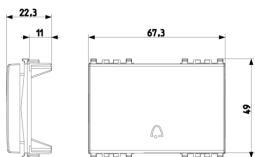

10 NR

- [Arké lives in your time](#)

3D

- **Class group:** Domestic switching devices
- **Class:** Control element/cover plate for domestic switching devices
- **Model:** One-part rocker
- **Imprint/indication:** Symbol bell
- **Utilization:** Switch/push button
- **Suitable for touch sensor connector for bus system:** No
- **Type of fastening:** Clamp mounting
- **Monitoring window/light outlet:** Yes
- **Material:** Plastic
- **Material quality:** Thermoplastic

8007352600270
2 NR
5.3x3.9x7.6 [cm]
36.5 [g]

8007352600287
10 NR
20.6x8.5x6 [cm]
227.2 [g]

Vimar