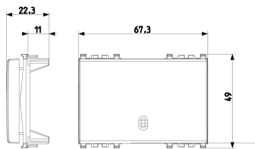

3D

- **Class group:** Domestic switching devices
- **Class:** Control element/cover plate for domestic switching devices
- **Model:** One-part rocker
- **Imprint/indication:** None
- **Utilization:** Switch/push button
- **Suitable for touch sensor connector for bus system:** No
- **Type of fastening:** Clamp mounting
- **Monitoring window/light outlet:** Yes
- **Material:** Plastic
- **Material quality:** Thermoplastic
- **Halogen free:** Yes
- **Surface protection:** Untreated
- **Surface finishing:** Matt
- **Colour:** Grey
- **RAL-number (similar):** 7015
- **With label area:** No
- **With exchangeable lens/symbol:** No
- **Suitable for degree of protection (IP):** IP40
- **Depth:** 1.130,00 mm

8007352413566
2 NR
5.3x3.9x7.6 [cm]
36.4 [g]

8007352413573
10 NR
20.6x8.5x6 [cm]
225.8 [g]