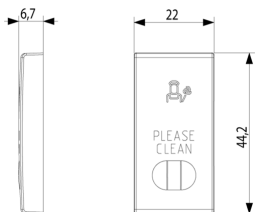

3 - Active

5 NR

- [Arké lives in your time](#)

3D

- **Class group:** Domestic switching devices
- **Class:** Control element/cover plate for domestic switching devices
- **Model:** One-part rocker
- **Imprint/indication:** Various symbols
- **Utilization:** Switch/push button
- **Suitable for touch sensor connector for bus system:** No
- **Type of fastening:** Clamp mounting
- **Monitoring window/light outlet:** Yes
- **Material:** Plastic
- **Material quality:** Thermoplastic
- **Halogen free:** Yes
- **Surface protection:** Untreated
- **Surface finishing:** Matt
- **Colour:** White
- **RAL-number (similar):** 9016
- **With label area:** No
- **With exchangeable lens/symbol:** No
- **Suitable for degree of protection (IP):** IP40
- **Depth:** 670,00 mm

- 00. CE Marking - EU
- 29. QCERT - Colombia
- 43. UKCA mark - Great Britain
- 96. Electrotechnical expert ([download](#))

8007352540439
1 NR
2.2x4.4x0.7 [cm]
3.312 [g]

8007352540446
5 NR
4.1x2.8x5.3 [cm]
16.56 [g]