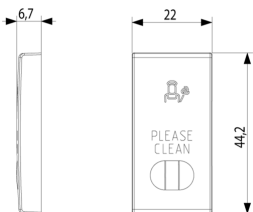

### Button 1M +diffuser PLS symb.Metal

Interchangeable 1-module button, with Please Clean symbol and lightable diffuser, Metal

3 - Active

5 NR

- [Arké lives in your time](#)

3D

- **Class group:** Domestic switching devices
- **Class:** Control element/cover plate for domestic switching devices
- **Model:** One-part rocker
- **Imprint/indication:** Various symbols
- **Utilization:** Switch/push button
- **Suitable for touch sensor connector for bus system:** No
- **Type of fastening:** Clamp mounting
- **Monitoring window/light outlet:** Yes
- **Material:** Plastic
- **Material quality:** Thermoplastic
- **Halogen free:** Yes
- **Surface protection:** Lacquered
- **Surface finishing:** Matt
- **Colour:** Aluminium
- **RAL-number (similar):** 9007
- **With label area:** No
- **With exchangeable lens/symbol:** No
- **Suitable for degree of protection (IP):** IP40
- **Depth:** 670,00 mm
- 00. CE Marking - EU
- 29. QCERT - Colombia
- 43. UKCA mark - Great Britain
- 96. Electrotechnical expert ([download](#))

8007352599741  
1 NR  
2.2x4.4x0.67 [cm]  
3.312 [g]

8007352599758  
5 NR  
4.1x2.8x5.3 [cm]  
16.56 [g]

8007352599765  
25 NR  
14.2x6.7x5.9 [cm]  
114.45 [g]

Vimar