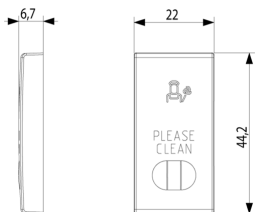

Button 1M +diffuser PLS symb.grey

Interchangeable 1-module button, Please Clean customization, with lighTable diffuser, grey

3 - Active

5 NR

- [Arké lives in your time](#)