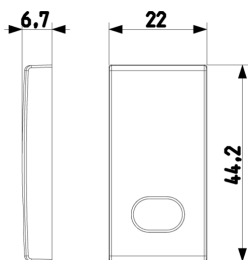

Button 1M customizable white

Interchangeable 1-module button, customizable on request with lightable symbol, white

2 - Will be discontinued

25 NR

- [Arké lives in your time](#)