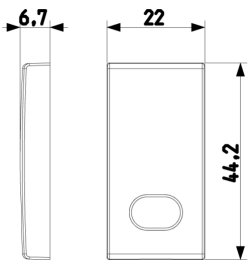

2 - Will be discontinued

25 NR

- [Arké lives in your time](#)

3D

- **Class group:** Domestic switching devices
- **Class:** Control element/cover plate for domestic switching devices
- **Model:** One-part rocker
- **Imprint/indication:** Label space
- **Utilization:** Switch/push button
- **Suitable for touch sensor connector for bus system:** No
- **Type of fastening:** Clamp mounting
- **Monitoring window/light outlet:** Yes
- **Material:** Plastic
- **Material quality:** Thermoplastic

- **Halogen free:** Yes
- **Surface protection:** Untreated
- **Surface finishing:** Matt
- **Colour:** Grey
- **RAL-number (similar):** 7015
- **With label area:** No
- **With exchangeable lens/symbol:** No
- **Suitable for degree of protection (IP):** IP40
- **Depth:** 670,00 mm

- 00. CE Marking - EU
- 01. IMQ - Italy ([download](#))
- 29. QCERT - Colombia

- 43. UKCA mark - Great Britain
- 96. Electrotechnical expert ([download](#))

8007352413702
1 NR
2.2x4.4x0.7 [cm]
3.76 [g]

8007352413719
5 NR
4.1x2.8x5.3 [cm]
18.8 [g]

8007352413726
25 NR
14.2x6.7x5.9 [cm]
124.8 [g]