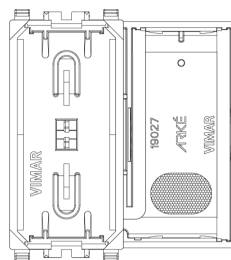

ARKÉ: Button 2M customizable white

19032.B

Wiring devices / Traditional wiring devices / ARKÉ / Buttons

Button 2M customizable white

Interchangeable 2-module button, customizable on request with lightable symbol, white

2 - Will be discontinued

10 NR

- [Arké lives in your time](#)

3D

- **Class group:** Domestic switching devices
- **Class:** Control element/cover plate for domestic switching devices
- **Model:** One-part rocker
- **Imprint/indication:** Label space
- **Utilization:** Switch/push button
- **Suitable for touch sensor connector for bus system:** No
- **Type of fastening:** Clamp mounting
- **Monitoring window/light outlet:** Yes
- **Material:** Plastic
- **Material quality:** Thermoplastic
- **Halogen free:** Yes
- **Surface protection:** Untreated
- **Surface finishing:** Matt
- **Colour:** White
- **RAL-number (similar):** 9016
- **With label area:** No
- **With exchangeable lens/symbol:** No
- **Suitable for degree of protection (IP):** IP40
- **Depth:** 1.130,00 mm

8007352454989
2 NR
5.1x2.8x5.3 [cm]
21.6 [g]

8007352462380
10 NR
14.4x11.6x6 [cm]
139.6 [g]