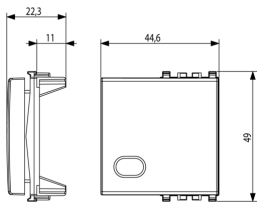

2 - Will be discontinued

10 NR

- [Arké lives in your time](#)

3D

- **Class group:** Domestic switching devices
- **Class:** Control element/cover plate for domestic switching devices
- **Model:** One-part rocker
- **Imprint/indication:** Label space
- **Utilization:** Switch/push button
- **Suitable for touch sensor connector for bus system:** No
- **Type of fastening:** Clamp mounting
- **Monitoring window/light outlet:** Yes
- **Material:** Plastic
- **Material quality:** Thermoplastic
- **Halogen free:** Yes
- **Surface protection:** Untreated
- **Surface finishing:** Matt
- **Colour:** White
- **RAL-number (similar):** 9016
- **With label area:** No
- **With exchangeable lens/symbol:** No
- **Suitable for degree of protection (IP):** IP40
- **Depth:** 1.130,00 mm

- 00. CE Marking - EU
- 01. IMQ - Italy ([download](#))
- 29. QCERT - Colombia
- 43. UKCA mark - Great Britain
- 96. Electrotechnical expert ([download](#))

8007352454972
1 NR
4.4x4.9x2.2 [cm]
10.8 [g]

8007352454989
2 NR
5.1x2.8x5.3 [cm]
21.6 [g]

8007352462380
10 NR
14.4x11.6x6 [cm]
139.6 [g]