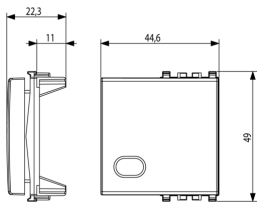

Button 2M customizable Metal

Interchangeable 2-module button, customizable on request with lightable symbol, Metal

2 - Will be discontinued

10 NR

- [Arké lives in your time](#)