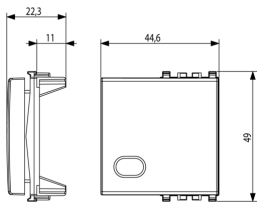

Button 2M customizable grey

Interchangeable 2-module button, customizable on request with lightable symbol, grey

2 - Will be discontinued

10 NR

- [Arké lives in your time](#)