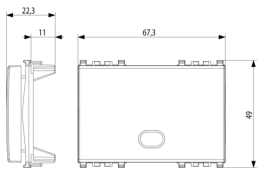

Button 3M customizable white

Interchangeable 3-module button, customizable on request with lightable symbol, white

2 - Will be discontinued

10 NR

- [Arké lives in your time](#)