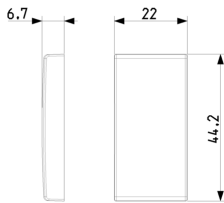

### Button 1M grey

Interchangeable button 1 module smooth, non-lightable, grey

3 - Active

5 NR

- [Arké lives in your time](#)

3D

- **Class group:** Domestic switching devices
- **Class:** Control element/cover plate for domestic switching devices
- **Model:** One-part rocker
- **Imprint/indication:** None
- **Utilization:** Switch/push button
- **Suitable for touch sensor connector for bus system:** No
- **Type of fastening:** Clamp mounting
- **Monitoring window/light outlet:** Yes
- **Material:** Plastic
- **Material quality:** Thermoplastic

- **Halogen free:** Yes
- **Surface protection:** Untreated
- **Surface finishing:** Matt
- **Colour:** Grey
- **RAL-number (similar):** 7015
- **With label area:** No
- **With exchangeable lens/symbol:** No
- **Suitable for degree of protection (IP):** IP40
- **Depth:** 670,00 mm

- 00. CE Marking - EU
- 01. IMQ - Italy ([download](#))

- 29. QCERT - Colombia
- 43. UKCA mark - Great Britain

8007352548916  
1 NR  
22x44.2x6.7 [cm]  
3.84 [g]

8007352548923  
5 NR  
4.1x2.8x5.3 [cm]  
19.2 [g]