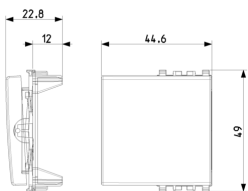

3D

- **Class group:** Domestic switching devices
- **Class:** Control element/cover plate for domestic switching devices
- **Model:** One-part rocker
- **Imprint/indication:** None
- **Utilization:** Switch/push button
- **Suitable for touch sensor connector for bus system:** No
- **Type of fastening:** Clamp mounting
- **Monitoring window/light outlet:** Yes
- **Material:** Plastic
- **Material quality:** Thermoplastic

- **Halogen free:** Yes
- **Surface protection:** Lacquered
- **Surface finishing:** Matt
- **Colour:** Aluminium
- **RAL-number (similar):** 9007
- **With label area:** No
- **With exchangeable lens/symbol:** No
- **Suitable for degree of protection (IP):** IP40
- **Depth:** 1.080,00 mm

8007352597013
2 NR
5.1x2.8x5.3 [cm]
21.8 [g]

8007352597020
10 NR
14.2x6.7x5.9 [cm]
140.4 [g]

Vimar