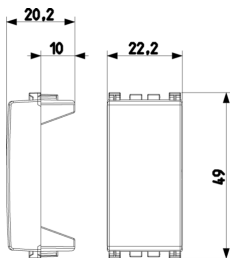

Antibacterial blank module grey

Blank module, antibacterial material, grey

3 - Active

100 NR