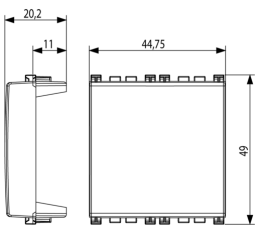

3D

- **Class group:** Domestic switching devices
- **Class:** Push button
- **Method of operation:** Other
- **Number of modules (module system):** 200
- **Nominal voltage:** 0 V
- **With lighting:** No
- **Feedback-signal contact:** No
- **Mounting method:** Flush-mounted
- **Material:** Plastic
- **Material quality:** Thermoplastic

- **Halogen free:** Yes
- **Surface protection:** Lacquered
- **Surface finishing:** Matt
- **Colour:** White
- **RAL-number (similar):** 9016
- **Transparent:** No
- **Label space/information surface:** Yes
- **Device width:** 44,75 mm
- **Device height:** 49,00 mm
- **Device depth:** 20,20 mm

8007352588592
1 NR
4.47x4.9x2.15 [cm]
8.4 [g]

8007352588608
5 NR
22x4.9x2.1 [cm]
43.2 [g]

8007352588615
20 NR
27x11.6x6 [cm]
245.8 [g]

Vimar