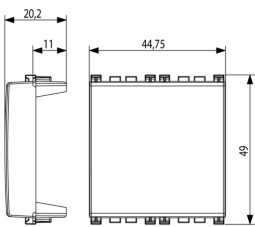

3D

- **Class group:** Domestic switching devices
- **Class:** Push button
- **Method of operation:** Other
- **Number of modules (module system):** 200
- **Nominal voltage:** 0 V
- **With lighting:** No
- **Feedback-signal contact:** No
- **Mounting method:** Flush-mounted
- **Material:** Plastic
- **Material quality:** Thermoplastic

- **Halogen free:** Yes
- **Surface protection:** Lacquered
- **Surface finishing:** Matt
- **Colour:** Grey
- **RAL-number (similar):** 7015
- **Transparent:** No
- **Label space/information surface:** Yes
- **Device width:** 44,75 mm
- **Device height:** 49,00 mm
- **Device depth:** 20,20 mm

8007352588561
1 NR
4.47x4.9x2.15 [cm]
7.8 [g]

8007352588578
5 NR
22x4.9x2.1 [cm]
41.4 [g]

8007352588585
20 NR
27x11.6x6 [cm]
238.8 [g]

Vimar