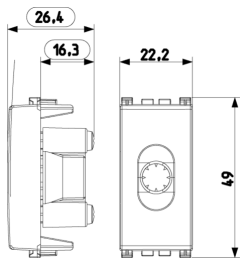

3D

- **Class group:** Domestic switching devices
- **Class:** Cable entry
- **Model:** Other

- **Colour:** Grey
- **RAL-number (similar):** 7015
- **Suitable for surface mounted box for flush-mounted switching equipment:** Yes

- 00. CE Marking - EU
- 01. IMQ - Italy ([download](#))
- 15. CCC - China ([download](#))

- 29. QCERT - Colombia
- 43. UKCA mark - Great Britain
- 96. Electrotechnical expert ([download](#))

8007352413825
1 NR
4.1x2.8x5.3 [cm]
13 [g]

8007352413832
50 NR
21.4x11.6x14.2 [cm]
735.3 [g]

Vimar