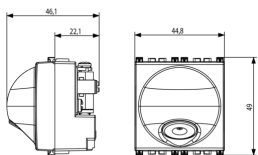

3 - Active

10 NR

- Arké lives in your time

3D

- **Class group:** Domestic switching devices
- **Class:** Cable entry
- **Model:** Other

- **Colour:** White
- **RAL-number (similar):** 9016

- 00. CE Marking - EU
- 08. ASTA - UK ([download](#))
- 37. Marking - Morocco
- 43. UKCA mark - Great Britain

- 92. RoHS UAE
- 96. Electrotechnical expert ([download](#))
- 99. WEEE Directive ([download](#))

8007352589568
1 NR
6x5.4x5.3 [cm]
66 [g]

8007352589575
10 NR
28.1x13.1x6 [cm]
744 [g]

Vimar