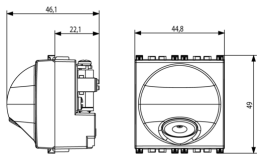

3 - Active

10 NR

- Arké lives in your time

3D

- **Class group:** Domestic switching devices
- **Class:** Cable entry
- **Model:** Other

- **Colour:** Aluminium
- **RAL-number (similar):** 9007

- 00. CE Marking - EU
- 08. ASTA - UK ([download](#))
- 37. Marking - Morocco
- 43. UKCA mark - Great Britain

- 92. RoHS UAE
- 96. Electrotechnical expert ([download](#))
- 99. WEEE Directive ([download](#))

8007352590748
1 NR
6x5.4x5.3 [cm]
66.3 [g]

8007352590755
10 NR
28.1x13.1x6 [cm]
747.2 [g]

Vimar