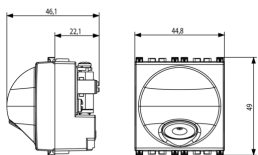

3 - Active

10 NR

- Arké lives in your time

3D

- **Class group:** Domestic switching devices
- **Class:** Cable entry
- **Model:** Other

- **Colour:** Grey
- **RAL-number (similar):** 7015

- 00. CE Marking - EU
- 08. ASTA - UK ([download](#))
- 37. Marking - Morocco
- 43. UKCA mark - Great Britain

- 92. RoHS UAE
- 96. Electrotechnical expert ([download](#))
- 99. WEEE Directive ([download](#))

8007352589483
1 NR
6x5.4x5.3 [cm]
66 [g]

8007352589490
10 NR
28.1x13.1x6 [cm]
744 [g]

Vimar