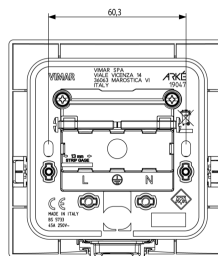

ARKÉ: Cable outlet+terminalbar 45A white

19047.B

Wiring devices / Traditional wiring devices / ARKÉ / Devices

Cable outlet+terminalbar 45A white

Cable outlet with 2P+E 45 A 250 V~ terminal bar, with built-in frame and cover, for square British standard boxes, white

3 - Active

5 NR

- [Arké lives in your time](#)

3D

- **Class group:** Domestic switching devices
- **Class:** Cable entry
- **Model:** Other

- **Colour:** White
- **RAL-number (similar):** 9016

- 00. CE Marking - EU
- 08. ASTA - UK ([download](#))
- 37. Marking - Morocco

- 43. UKCA mark - Great Britain
- 96. Electrotechnical expert ([download](#))
- 99. WEEE Directive ([download](#))

8007352590052
1 NR
9.7x5.1x9.8 [cm]
138.8 [g]

8007352590069
5 NR
26.4x11x10.9 [cm]
781.6 [g]