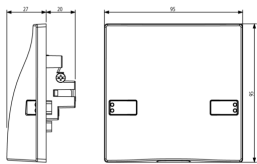

3D

- **Class group:** Domestic switching devices
- **Class:** Cable entry
- **Model:** Other

- **Colour:** White
- **RAL-number (similar):** 9016