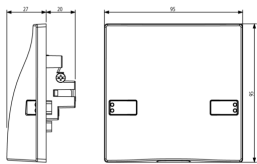

### Cable outlet+terminalbar 45A Metal

Cable outlet with 2P+E 45 A 250 V~ terminal bar, with built-in frame and cover, for square British standard boxes, Metal

3 - Active

5 NR

- [Arké lives in your time](#)

- 43. UKCA mark - Great Britain
- 96. Electrotechnical expert ([download](#))
- 99. WEEE Directive ([download](#))

8007352596238  
1 NR  
9.7x5.1x9.8 [cm]  
137.6 [g]

8007352596245  
5 NR  
26.4x11x10.9 [cm]  
775.5 [g]