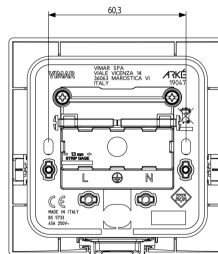

## ARKÉ: Cable outlet+terminalbar 45A Metal

**19047.M**

Wiring devices / Traditional wiring devices / ARKÉ / Devices

### Cable outlet+terminalbar 45A Metal

Cable outlet with 2P+E 45 A 250 V~ terminal bar, with built-in frame and cover, for square British standard boxes, Metal

3 - Active

5 NR

- [Arké lives in your time](#)

3D

- **Class group:** Domestic switching devices
- **Class:** Cable entry
- **Model:** Other

- **Colour:** Aluminium
- **RAL-number (similar):** 9007

- 00. CE Marking - EU
- 08. ASTA - UK ([download](#))
- 37. Marking - Morocco

- 43. UKCA mark - Great Britain
- 96. Electrotechnical expert ([download](#))
- 99. WEEE Directive ([download](#))

8007352596238  
1 NR  
9.7x5.1x9.8 [cm]  
137.6 [g]

8007352596245  
5 NR  
26.4x11x10.9 [cm]  
775.5 [g]