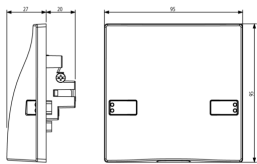

- Arké lives in your time