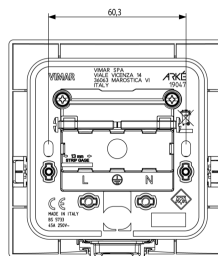

ARKÉ: Cable outlet+terminalbar 45A grey

19047

Wiring devices / Traditional wiring devices / ARKÉ / Devices

Cable outlet+terminalbar 45A grey

Cable outlet with 2P+E 45 A 250 V~ terminal bar, with built-in frame and cover, for square British standard boxes, grey

3 - Active

5 NR

- Arké lives in your time

3D

- **Class group:** Domestic switching devices
- **Class:** Cable entry
- **Model:** Other

- **Colour:** Grey
- **RAL-number (similar):** 7015

- 00. CE Marking - EU
- 08. ASTA - UK ([download](#))
- 37. Marking - Morocco

- 43. UKCA mark - Great Britain
- 96. Electrotechnical expert ([download](#))
- 99. WEEE Directive ([download](#))

8007352590038
1 NR
9.7x5.1x9.8 [cm]
137.3 [g]

8007352590045
5 NR
26.4x11x10.9 [cm]
774.4 [g]