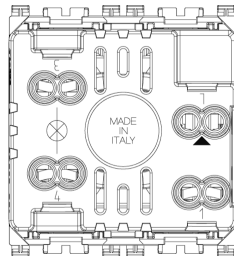

ARKÉ: 1P NO 10A name-plate push button Metal

19050.M

Wiring devices / Traditional wiring devices / ARKÉ / Devices

1P NO 10A name-plate push button Metal

1P NO 10 A 250 V~ lightable name-plate push button, for E10 10x28 mm 1 W max lamp, Metal - 2 modules. Delivered without lamp

3 - Active

20 NR

14771 - E10 10x28mm 24V
2W incand.lamp white

14777 - E10 10x28mm 220V
3W incand.lamp white

00940 - E10 10x21 230V
0,7W LED lamp white

- [Arké lives in your time](#)

3D

- **Class group:** Communication technique
- **Class:** Doorbell
- **With lighting:** Yes
- **Material:** Plastic
- **Mounting method:** Flush-mounted

- **Colour:** Aluminium
- **Wireless:** No
- **Built-in depth:** 26,50 mm
- **Height:** 49,00 mm

- 00. CE Marking - EU
- 01. IMQ - Italy ([download](#))
- 10. EAC Eurasian Customs Union
- 14. TSE - Turkey
- 19. NOM - Mexico
- 29. QCERT - Colombia

- 31. TISI - Thailand
- 36. ISI - India
- 37. Marking - Morocco
- 43. UKCA mark - Great Britain
- 96. Electrotechnical expert ([download](#))
- 99. WEEE Directive ([download](#))

8007352594647
1 NR
5.1x4.3x5.3 [cm]
48.8 [g]