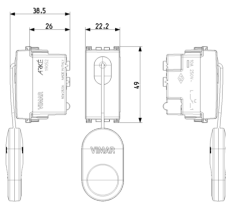

ARKÉ: 1P NO 10A cord-operated push button Meta

19052.M

Wiring devices / Traditional wiring devices / ARKÉ / Devices

1P NO 10A cord-operated push button Meta

1P NO 10 A 250 V~ cord-operated push button, with 1,5 m cord, Metal

3 - Active

20 NR

- [Arké lives in your time](#)

3D

- **Class group:** Domestic switching devices
- **Class:** Push button
- **Assembly arrangement:** Modular device for domestic switching devices
- **Model:** Other
- **Method of operation:** Push button
- **Number of rockers:** 0
- **Number of modules (module system):** 100
- **Number of poles:** 1
- **Nominal voltage:** 250 V
- **Rated current:** 10,00 A
- **With lighting:** No
- **Feedback-signal contact:** No
- **Mounting method:** Flush-mounted
- **Type of fastening:** Engage (snap)

- **Material:** Plastic
- **Material quality:** Thermoplastic
- **Halogen free:** Yes
- **Surface protection:** Lacquered
- **Surface finishing:** Matt
- **Colour:** Aluminium
- **RAL-number (similar):** 9007
- **Transparent:** No
- **Label space/information surface:** Yes
- **Suitable for degree of protection (IP):** IP40
- **Device width:** 22,20 mm
- **Device height:** 49,00 mm
- **Device depth:** 38,50 mm

8 007352594661

8007352594661
1 NR
6x2.8x5.3 [cm]
33.6 [g]

8 007352594678

8007352594678
20 NR
28.1x13.1x6 [cm]
755.4 [g]

8 007352741508

8007352741508
240 NR
38.5x28.5x29.5 [cm]
9,544.8 [g]

Vimar