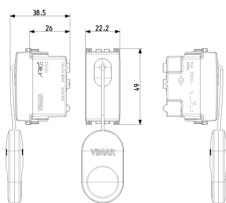

ARKÉ: 1P NO 10A cord-operated push button grey

19052

Wiring devices / Traditional wiring devices / ARKÉ / Devices

1P NO 10A cord-operated push button grey

1P NO 10 A 250 V~ cord-operated push button, with 1,5 m cord, grey

3 - Active

20 NR

- [Arké lives in your time](#)

3D

- **Class group:** Domestic switching devices
- **Class:** Push button
- **Assembly arrangement:** Modular device for domestic switching devices
- **Model:** Other
- **Method of operation:** Push button
- **Number of rockers:** 0
- **Number of modules (module system):** 100
- **Number of poles:** 1
- **Nominal voltage:** 250 V
- **Rated current:** 10,00 A
- **With lighting:** No
- **Feedback-signal contact:** No
- **Mounting method:** Flush-mounted
- **Type of fastening:** Engage (snap)

- **Material:** Plastic
- **Material quality:** Thermoplastic
- **Halogen free:** Yes
- **Surface protection:** Untreated
- **Surface finishing:** Matt
- **Colour:** Grey
- **RAL-number (similar):** 7015
- **Transparent:** No
- **Label space/information surface:** Yes
- **Suitable for degree of protection (IP):** IP40
- **Device width:** 22,30 mm
- **Device height:** 49,00 mm
- **Device depth:** 38,50 mm

8 007352413863

8007352413863
1 NR
6x2.8x5.3 [cm]
33.3 [g]

8 007352413870

8007352413870
20 NR
28.1x13.1x6 [cm]
745.5 [g]

8 007352634183

8007352634183
240 NR
38.5x28.5x29.5 [cm]
8,944 [g]

Vimar