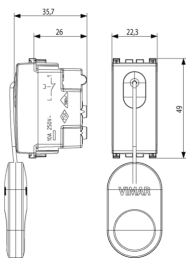

ARKÉ: 1P NC 10A cord-operated pushbutton white

19053.B

Wiring devices / Traditional wiring devices / ARKÉ / Devices

1P NC 10A cord-operated pushbutton white

1P NC 10 A 250 V~ cord-operated push button, with 1,5 m cord, white

3 - Active

20 NR

- [Arké lives in your time](#)

3D

- **Class group:** Domestic switching devices
- **Class:** Push button
- **Assembly arrangement:** Modular device for domestic switching devices
- **Model:** Other
- **Method of operation:** Push button
- **Number of rockers:** 0
- **Number of modules (module system):** 100
- **Number of poles:** 1
- **Nominal voltage:** 250 V
- **Rated current:** 10,00 A
- **With lighting:** No
- **Feedback-signal contact:** No
- **Mounting method:** Flush-mounted
- **Type of fastening:** Engage (snap)
- **Material:** Plastic
- **Material quality:** Thermoplastic
- **Halogen free:** Yes
- **Surface protection:** Untreated
- **Surface finishing:** Matt
- **Colour:** White
- **RAL-number (similar):** 9016
- **Transparent:** No
- **Label space/information surface:** Yes
- **Suitable for degree of protection (IP):** IP40
- **Device width:** 22,30 mm
- **Device height:** 49,00 mm
- **Device depth:** 35,70 mm
- 00. CE Marking - EU
- 01. IMQ - Italy ([download](#))
- 10. EAC Eurasian Customs Union
- 14. TSE - Turkey
- 19. NOM - Mexico
- 29. QCERT - Colombia
- 36. ISI - India
- 37. Marking - Morocco
- 43. UKCA mark - Great Britain
- 96. Electrotechnical expert ([download](#))
- 99. WEEE Directive ([download](#))

8 007352455115

8007352455115
1 NR
6x2.8x5.3 [cm]
33.2 [g]

8 007352455122

8007352455122
20 NR
28.1x13.1x6 [cm]
745.5 [g]

8 007352741478

8007352741478
240 NR
38.5x29x30 [cm]
9,424.8 [g]

Vimar