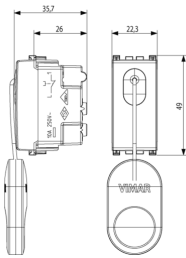

ARKÉ: 1P NC 10A cord-operated push button grey

19053

Wiring devices / Traditional wiring devices / ARKÉ / Devices

1P NC 10A cord-operated push button grey

1P NC 10 A 250 V~ cord-operated push button, with 1,5 m cord, grey

3 - Active

20 NR

- [Arké lives in your time](#)

3D

- **Class group:** Domestic switching devices
- **Class:** Push button
- **Assembly arrangement:** Modular device for domestic switching devices
- **Model:** Other
- **Method of operation:** Push button
- **Number of rockers:** 0
- **Number of modules (module system):** 100
- **Number of poles:** 1
- **Nominal voltage:** 250 V
- **Rated current:** 10,00 A
- **With lighting:** No
- **Feedback-signal contact:** No
- **Mounting method:** Flush-mounted
- **Type of fastening:** Engage (snap)
- **Material:** Plastic
- **Material quality:** Thermoplastic
- **Halogen free:** Yes
- **Surface protection:** Untreated
- **Surface finishing:** Matt
- **Colour:** Grey
- **RAL-number (similar):** 7015
- **Transparent:** No
- **Label space/information surface:** Yes
- **Suitable for degree of protection (IP):** IP40
- **Device width:** 22,30 mm
- **Device height:** 49,00 mm
- **Device depth:** 35,70 mm
- 00. CE Marking - EU
- 01. IMQ - Italy ([download](#))
- 10. EAC Eurasian Customs Union
- 14. TSE - Turkey
- 19. NOM - Mexico
- 29. QCERT - Colombia
- 36. ISI - India
- 37. Marking - Morocco
- 43. UKCA mark - Great Britain
- 96. Electrotechnical expert ([download](#))
- 99. WEEE Directive ([download](#))

8 007352413887

8007352413887
1 NR
6x2.8x5.3 [cm]
33.2 [g]

8 007352413894

8007352413894
20 NR
28.1x13.1x6 [cm]
745.5 [g]

8 007352741492

8007352741492
240 NR
38.5x29x30 [cm]
9,424.8 [g]

Vimar