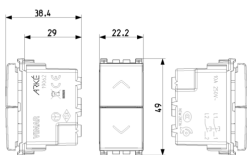

ARKÉ: Two interlocked NO+NO 10A pushes Metal

19062.M

Wiring devices / Traditional wiring devices / ARKÉ / Devices

Two interlocked NO+NO 10A pushes Metal

Two interlocked push buttons, 1P NO + 1P NO 10 A 250 V~, with directional arrows, Metal

3 - Active

20 NR

- [Arké lives in your time](#)

3D