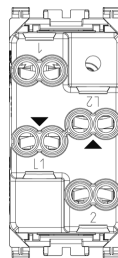

ARKÉ: Two interlocked NO+NO 10A pushes Metal

19062.M

Wiring devices / Traditional wiring devices / ARKÉ / Devices

Two interlocked NO+NO 10A pushes Metal

Two interlocked push buttons, 1P NO + 1P NO 10 A 250 V~, with directional arrows, Metal

3 - Active

20 NR

- [Arké lives in your time](#)

3D

- **Class group:** Domestic switching devices
- **Class:** Push button
- **Assembly arrangement:** Modular device for domestic switching devices
- **Model:** Other
- **Method of operation:** Push button
- **Number of rockers:** 1
- **Number of modules (module system):** 100
- **Number of poles:** 1
- **Nominal voltage:** 250 V
- **Rated current:** 10,00 A
- **With lighting:** No
- **Feedback-signal contact:** No
- **Mounting method:** Flush-mounted
- **Type of fastening:** Engage (snap)

- **Material:** Plastic
- **Material quality:** Thermoplastic
- **Halogen free:** Yes
- **Surface protection:** Lacquered
- **Surface finishing:** Matt
- **Colour:** Aluminium
- **RAL-number (similar):** 9007
- **Transparent:** No
- **Label space/information surface:** Yes
- **Suitable for degree of protection (IP):** IP40
- **Device width:** 22,20 mm
- **Device height:** 49,00 mm
- **Device depth:** 38,40 mm

8007352594685
1 NR
4.1x2.8x5.3 [cm]
32.9 [g]

8007352594692
20 NR
21.4x11.6x6 [cm]
716.7 [g]

8007352672345
200 NR
30.5x25.5x22.5 [cm]
7,840 [g]