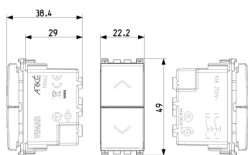

ARKÉ: Two interlocked NO+NO 10A pushes grey

19062

Wiring devices / Traditional wiring devices / ARKÉ / Devices

Two interlocked NO+NO 10A pushes grey

Two interlocked push buttons, 1P NO + 1P NO 10 A 250 V~, with directional arrows, grey

3 - Active

20 NR

- [Arké lives in your time](#)

3D

- **Class group:** Domestic switching devices
- **Class:** Push button
- **Assembly arrangement:** Modular device for domestic switching devices
- **Model:** Other
- **Method of operation:** Push button
- **Number of rockers:** 1
- **Number of modules (module system):** 100
- **Number of poles:** 1
- **Nominal voltage:** 250 V
- **Rated current:** 10,00 A
- **With lighting:** No
- **Feedback-signal contact:** No
- **Mounting method:** Flush-mounted
- **Type of fastening:** Engage (snap)
- **Material:** Plastic
- **Material quality:** Thermoplastic
- **Halogen free:** Yes
- **Surface protection:** Untreated
- **Surface finishing:** Matt
- **Colour:** Grey
- **RAL-number (similar):** 7015
- **Transparent:** No
- **Label space/information surface:** Yes
- **Suitable for degree of protection (IP):** IP40
- **Device width:** 22,30 mm
- **Device height:** 49,00 mm
- **Device depth:** 38,40 mm
- 00. CE Marking - EU
- 01. IMQ - Italy ([download](#))
- 10. EAC Eurasian Customs Union
- 14. TSE - Turkey
- 15. CCC - China ([download](#))
- 19. NOM - Mexico
- 28. NSW - Australia ([download](#))
- 29. QCERT - Colombia
- 31. TISI - Thailand
- 36. ISI - India
- 37. Marking - Morocco
- 43. UKCA mark - Great Britain
- 96. Electrotechnical expert ([download](#))
- 99. WEEE Directive ([download](#))

8 007352413986

8007352413986
1 NR
4.1x2.8x5.3 [cm]
32.9 [g]

8 007352413993

8007352413993
20 NR
21.4x11.6x6 [cm]
739 [g]

8 007352672321

8007352672321
200 NR
30.5x25.5x22.5 [cm]
7,840 [g]

Vimar