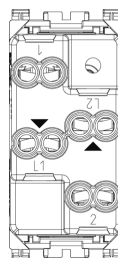

ARKÉ: Two interlocked NO+NO 10A pushes grey

19062

Wiring devices / Traditional wiring devices / ARKÉ / Devices

Two interlocked NO+NO 10A pushes grey

Two interlocked push buttons, 1P NO + 1P NO 10 A 250 V~, with directional arrows, grey

3 - Active

20 NR

- [Arké lives in your time](#)

3D

- **Class group:** Domestic switching devices
- **Class:** Push button
- **Assembly arrangement:** Modular device for domestic switching devices
- **Model:** Other
- **Method of operation:** Push button
- **Number of rockers:** 1
- **Number of modules (module system):** 100
- **Number of poles:** 1
- **Nominal voltage:** 250 V
- **Rated current:** 10,00 A
- **With lighting:** No
- **Feedback-signal contact:** No
- **Mounting method:** Flush-mounted
- **Type of fastening:** Engage (snap)
- **Material:** Plastic
- **Material quality:** Thermoplastic
- **Halogen free:** Yes
- **Surface protection:** Untreated
- **Surface finishing:** Matt
- **Colour:** Grey
- **RAL-number (similar):** 7015
- **Transparent:** No
- **Label space/information surface:** Yes
- **Suitable for degree of protection (IP):** IP40
- **Device width:** 22,30 mm
- **Device height:** 49,00 mm
- **Device depth:** 38,40 mm
- 00. CE Marking - EU
- 01. IMQ - Italy ([download](#))
- 10. EAC Eurasian Customs Union
- 14. TSE - Turkey
- 15. CCC - China ([download](#))
- 19. NOM - Mexico
- 28. NSW - Australia ([download](#))
- 29. QCERT - Colombia
- 31. TISI - Thailand
- 36. ISI - India
- 37. Marking - Morocco
- 43. UKCA mark - Great Britain
- 96. Electrotechnical expert ([download](#))
- 99. WEEE Directive ([download](#))

8 007352413986

8007352413986
1 NR
4.1x2.8x5.3 [cm]
32.9 [g]

8 007352413993

8007352413993
20 NR
21.4x11.6x6 [cm]
739 [g]

8 007352672321

8007352672321
200 NR
30.5x25.5x22.5 [cm]
7,840 [g]

Vimar