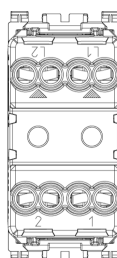

ARKÉ: 2P NO 16A push button +key grey

19086

Wiring devices / Traditional wiring devices / ARKÉ / Devices

2P NO 16A push button +key grey

2P NO 16 A 250 V~ key-operated push button, key removable in OFF position only, grey

3 - Active

20 NR

- [Arké lives in your time](#)

3D

- **Class group:** Domestic switching devices
- **Class:** Push button
- **Assembly arrangement:** Modular device for domestic switching devices
- **Model:** Other
- **Method of operation:** Push button
- **Number of rockers:** 0
- **Number of modules (module system):** 100
- **Number of poles:** 2
- **Nominal voltage:** 250 V
- **Rated current:** 16,00 A
- **With lighting:** No
- **Feedback-signal contact:** No
- **Mounting method:** Flush-mounted
- **Type of fastening:** Engage (snap)

- **Material:** Plastic
- **Material quality:** Thermoplastic
- **Halogen free:** Yes
- **Surface protection:** Untreated
- **Surface finishing:** Matt
- **Colour:** Grey
- **RAL-number (similar):** 7015
- **Transparent:** No
- **Label space/information surface:** Yes
- **Suitable for degree of protection (IP):** IP40
- **Device width:** 22,30 mm
- **Device height:** 49,00 mm
- **Device depth:** 43,50 mm

8 007352414105

8007352414105
1 NR
5.1x2.8x5.3 [cm]
57.2 [g]

8 007352414112

8007352414112
20 NR
27x11.6x6 [cm]
1,209 [g]

Vimar