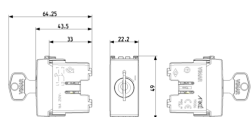

ARKÉ: 2P NO 16A push button +key grey

19086

Wiring devices / Traditional wiring devices / ARKÉ / Devices

2P NO 16A push button +key grey

2P NO 16 A 250 V~ key-operated push button, key removable in OFF position only, grey

3 - Active

20 NR

- [Arké lives in your time](#)

3D

- **Class group:** Domestic switching devices
- **Class:** Push button
- **Assembly arrangement:** Modular device for domestic switching devices
- **Model:** Other
- **Method of operation:** Push button
- **Number of rockers:** 0
- **Number of modules (module system):** 100
- **Number of poles:** 2
- **Nominal voltage:** 250 V
- **Rated current:** 16,00 A
- **With lighting:** No
- **Feedback-signal contact:** No
- **Mounting method:** Flush-mounted
- **Type of fastening:** Engage (snap)

- **Material:** Plastic
- **Material quality:** Thermoplastic
- **Halogen free:** Yes
- **Surface protection:** Untreated
- **Surface finishing:** Matt
- **Colour:** Grey
- **RAL-number (similar):** 7015
- **Transparent:** No
- **Label space/information surface:** Yes
- **Suitable for degree of protection (IP):** IP40
- **Device width:** 22,30 mm
- **Device height:** 49,00 mm
- **Device depth:** 43,50 mm

8 007352414105

8007352414105
1 NR
5.1x2.8x5.3 [cm]
57.2 [g]

8 007352414112

8007352414112
20 NR
27x11.6x6 [cm]
1,209 [g]

Vimar