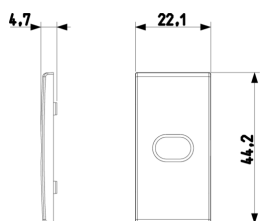

Axial button 1M customizable white

Interchangeable 1-module button, customizable with lightable symbol, for axial switches, white

2 - Will be discontinued

5 NR

- [Arké lives in your time](#)