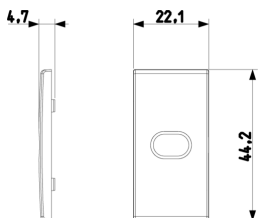

2 - Will be discontinued

5 NR

- [Arké lives in your time](#)

3D

- **Class group:** Domestic switching devices
- **Class:** Control element/cover plate for domestic switching devices
- **Model:** One-part button
- **Imprint/indication:** Label space
- **Utilization:** Switch/push button
- **Suitable for touch sensor connector for bus system:** No
- **Type of fastening:** Clamp mounting
- **Monitoring window/light outlet:** Yes
- **Material:** Plastic
- **Material quality:** Thermoplastic
- **Halogen free:** Yes
- **Surface protection:** Untreated
- **Surface finishing:** Matt
- **Colour:** Grey
- **RAL-number (similar):** 7015
- **With label area:** No
- **With exchangeable lens/symbol:** No
- **Suitable for degree of protection (IP):** IP40
- **Depth:** 470,00 mm

- 96. Electrotechnical expert ([download](#))

8007352465022
1 NR
2.2x4.4x0.5 [cm]
2.22 [g]

8007352465039
5 NR
6.6x4.4x1 [cm]
11.1 [g]

8007352465046
25 NR
14.2x6.7x5.9 [cm]
85.9 [g]

Vimar