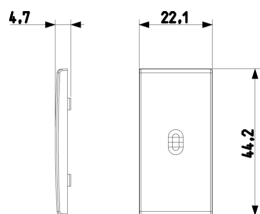

Axial button 1M white

Interchangeable 1-module button, without symbol, lightable, for axial switches, white

3 - Active

5 NR

- [Arké lives in your time](#)