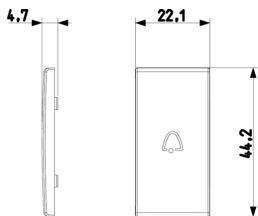

3 - Active

5 NR

- [Arké lives in your time](#)

3D

- **Class group:** Domestic switching devices
- **Class:** Control element/cover plate for domestic switching devices
- **Model:** One-part button
- **Imprint/indication:** Symbol bell
- **Utilization:** Switch/push button
- **Suitable for touch sensor connector for bus system:** No
- **Type of fastening:** Clamp mounting
- **Monitoring window/light outlet:** Yes
- **Material:** Plastic
- **Material quality:** Thermoplastic
- **Halogen free:** Yes
- **Surface protection:** Untreated
- **Surface finishing:** Matt
- **Colour:** White
- **RAL-number (similar):** 9016
- **With label area:** No
- **With exchangeable lens/symbol:** No
- **Suitable for degree of protection (IP):** IP40
- **Depth:** 470,00 mm

• 96. Electrotechnical expert ([download](#))

8007352459212
1 NR
2.2x4.4x0.5 [cm]
2.36 [g]

8007352459229
5 NR
6.6x4.4x1 [cm]
11.8 [g]

8007352459236
25 NR
14.2x6.7x5.9 [cm]
89.6 [g]