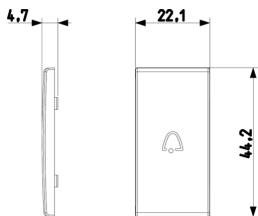

3 - Active

5 NR

- [Arké lives in your time](#)

3D

- **Class group:** Domestic switching devices
- **Class:** Control element/cover plate for domestic switching devices
- **Model:** One-part button
- **Imprint/indication:** Symbol bell
- **Utilization:** Switch/push button
- **Suitable for touch sensor connector for bus system:** No
- **Type of fastening:** Clamp mounting
- **Monitoring window/light outlet:** Yes
- **Material:** Plastic
- **Material quality:** Thermoplastic

- **Halogen free:** Yes
- **Surface protection:** Lacquered
- **Surface finishing:** Matt
- **Colour:** Aluminium
- **RAL-number (similar):** 9007
- **With label area:** No
- **With exchangeable lens/symbol:** No
- **Suitable for degree of protection (IP):** IP40
- **Depth:** 470,00 mm

- 96. Electrotechnical expert ([download](#))

8007352599543
1 NR
2.2x4.4x0.5 [cm]
2.1 [g]

8007352599550
5 NR
6.6x4.4x1 [cm]
11.5 [g]

8007352599567
25 NR
14.2x6.7x5.9 [cm]
89.7 [g]

Vimar